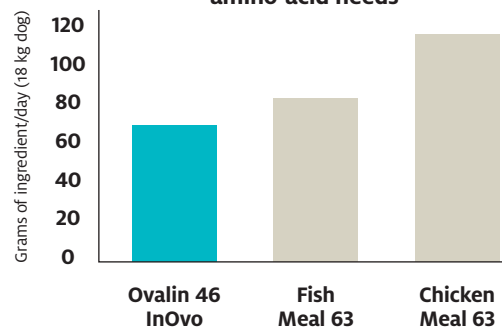

### Benefits:

- Meets industry-leading Animal Welfare Standard
- Avoids killing of male day-old chicks
- High protein-ash ratio (8:1 or better)
- A natural, label-friendly ingredient
- Shelf-stable

### Specifications:

Protein  
**46%**  
Minimum

Fat  
**36%**  
Minimum

Moisture  
**6%**  
Maximum

Ash  
**6%**  
Maximum

### Ovalin 46 is most efficient in meeting essential amino-acid needs

Fewer grams of Ovalin 46 can meet essential amino-acid needs, which demonstrates the efficiency of egg as a protein source.