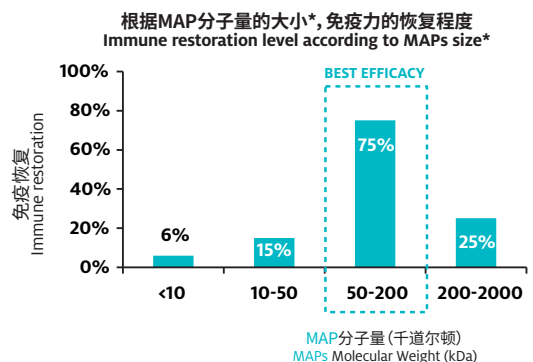

Socotra 3DTM中50-200千道尔顿MAP*的含量是天然芦荟的3倍
The proportion of 50 to 200 kDa MAPS is 3 times higher in Socotra 3D™
than in native aloe vera*

**改性芦荟多糖
*Modified Aloe Polysaccharides

■ 天然芦荟 Native Aloe Vera ■ Socotra 3D™

刺激免疫反应 Stimulating immune response

MAP*含量为50-200千道尔顿时，免疫反应最佳
The best immune response is obtained with MAPs of 50 to 200 kDa**

Qiu Z, Jones K, Wylie M, Jia Q, Orndorff S.
具有免疫调节活性的改性芦荟多糖。Planta,
Med. 2000年3月;66 (2) : 152-6