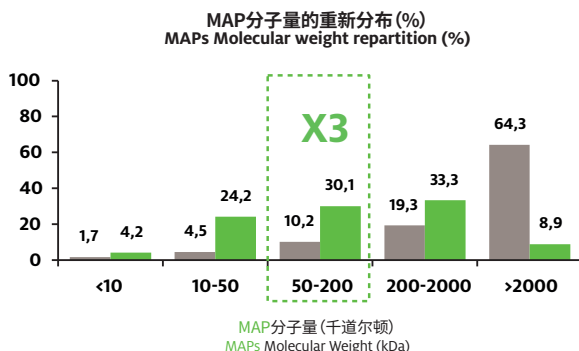

Socotra 3DTM中50-200千道尔顿MAP*的含量是天然芦荟的3倍
The proportion of 50 to 200 kDa MAPS is 3 times higher in Socotra 3D™
than in native aloe vera*

**改性芦荟多糖
*Modified Aloe Polysaccharides

■ 天然芦荟 Native Aloe Vera ■ Socotra 3D™