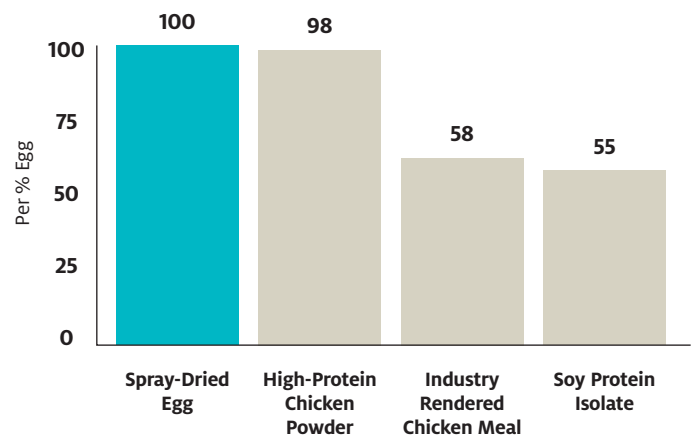

Benefits:

- Naturally complete chicken protein
- Consumer appeal in a label-friendly main ingredient
- Excellent amino-acid profile
- Gently cooked for better digestibility and stability
- Shelf-stable dried chicken powders
- More convenient storage and handling than fresh or frozen
- Supply-chain efficiency—stop paying to ship water